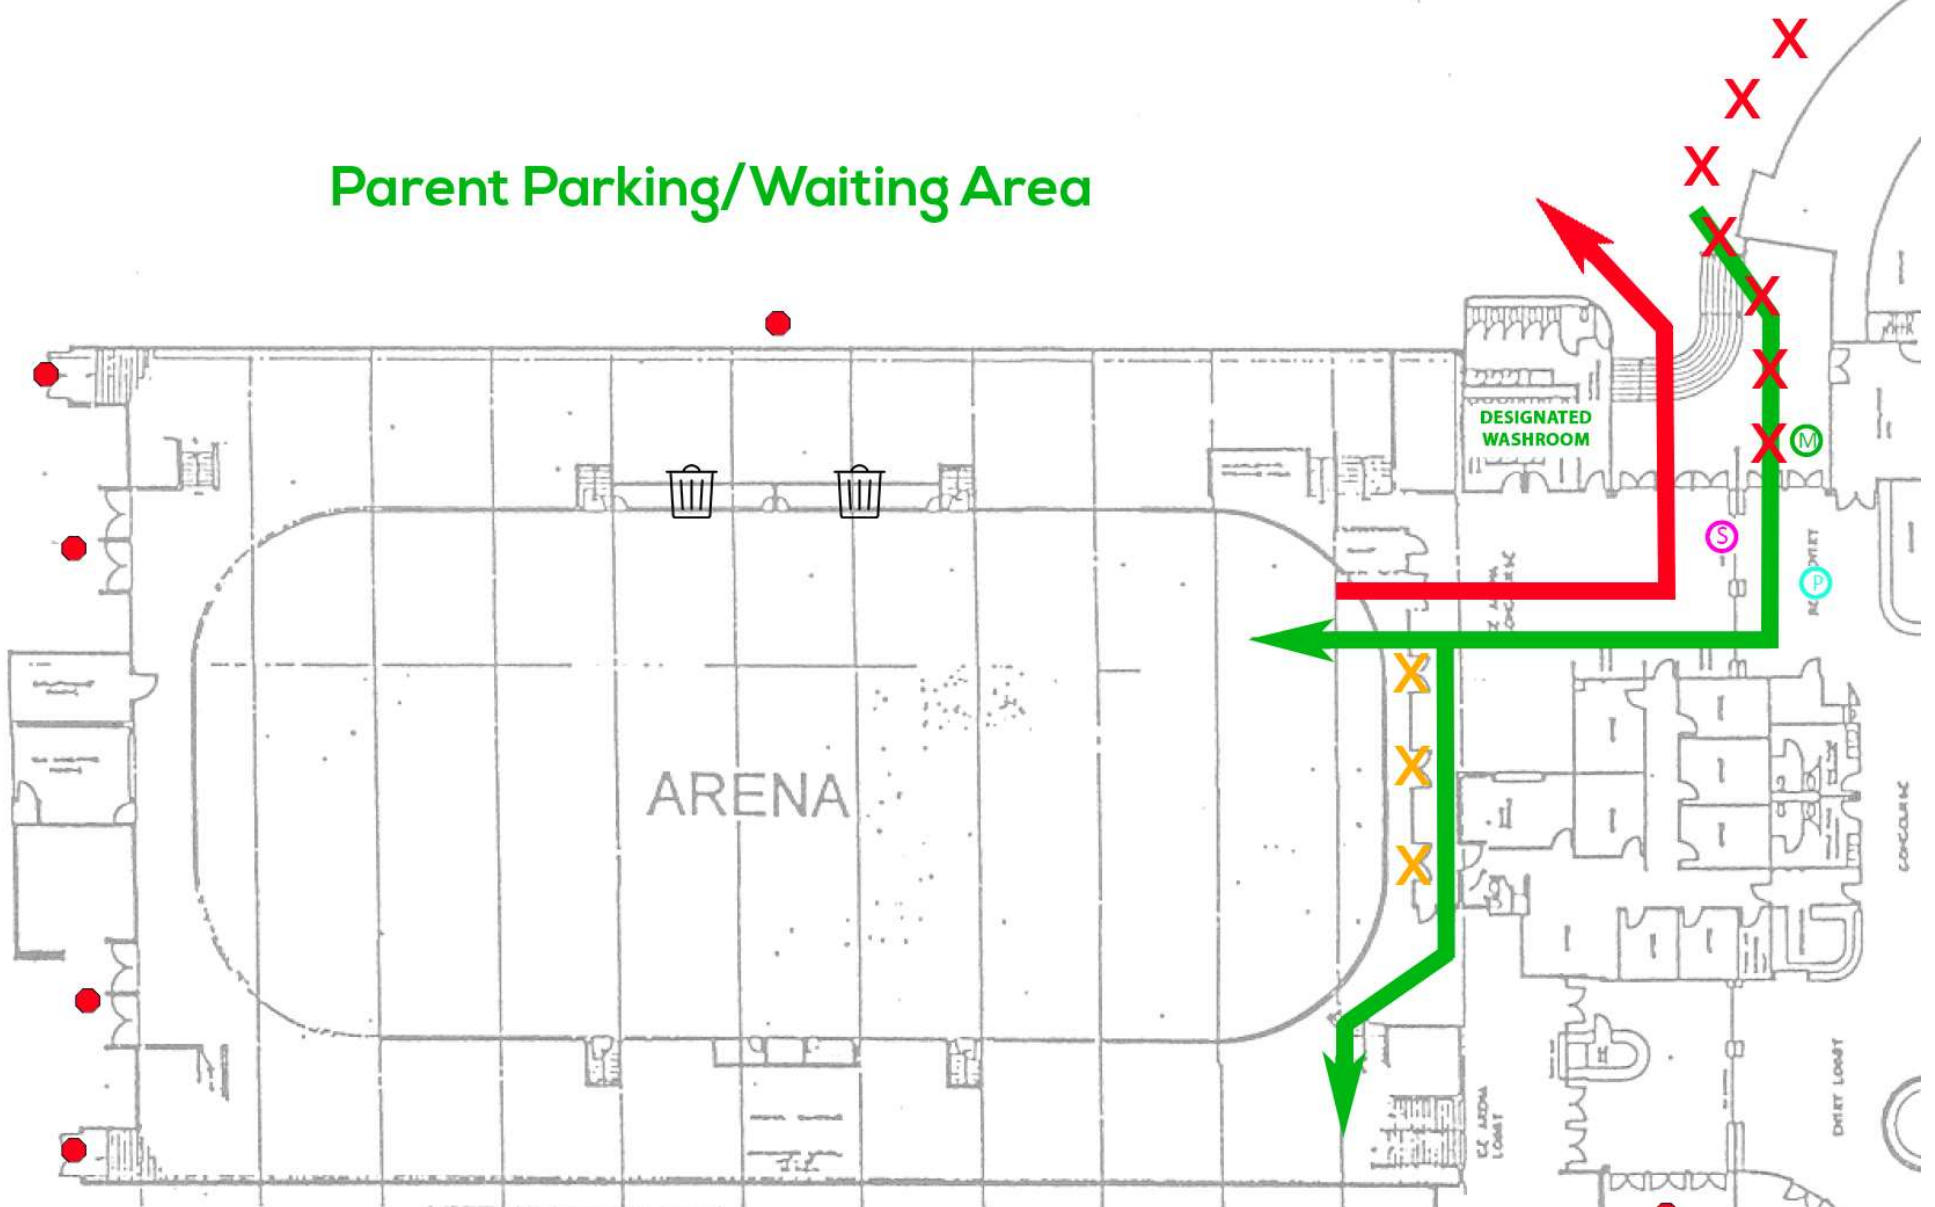

Parent Parking/Waiting Area

KEY	
	Public Ingress
	Public Egress
	No Entry
	Garbage Can
	Sanitizing Station
	Volunteer Stations
	Wait Here (6' apart)
	Monitoring Point
	Proposed Check In / POS

Ladner Leisure Centre